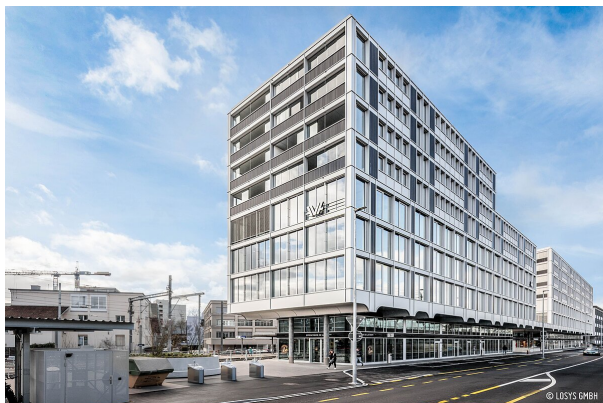

Category: Mixed use

Year: 2023

Type: New building

Brand: RWD Schlatter

Architect: Armon Semadeni Architekten GmbH

Building promoter: Baugesellschaft Bahnhof Süd

Building promoter: Metro Liegenschaften AG

Building promoter: Aargau Verkehr AG (AVA)

Aargau Verkehr AG (AVA) and Gross Generalunternehmung AG, as the Bahnhof Süd construction company, are realizing the new building of the Aarau Süd railroad station and the residential and commercial complex.

Gallery