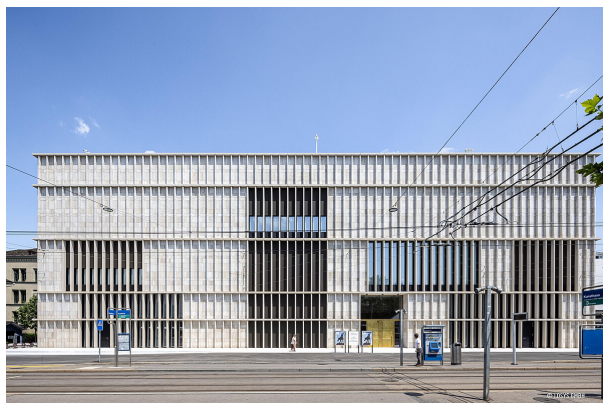

Category: Public buildings

Year: 2021

Type: New building

Brand: RWD Schlatter

Building promoter: Einfache Gesellschaft Kunsthaus Erweiterung (EGKE)

Architect: Chipperfield Architects

Site manager: b+p baurealisation ag

Site manager: b+p baurealisation ag

Project developer: Stadt Zürich Amt für Hochbauten

The new, light-flooded museum designed by David Chipperfield was built on Heimplatz in Zurich. It is the current largest art museum in Switzerland.

Gallery