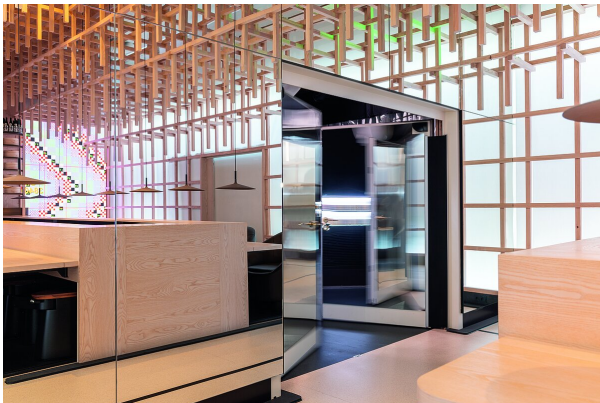

The new building complements the foundation's existing premises and creates modern, bright rooms for people with cognitive impairments. The building offers living and working areas with a high quality of stay. Transparent door solutions and glass surfaces promote openness and visual reference, while wood as the main material lends heat and naturalness.

The realisation required precise coordination of function, fire protection and design.

Gallery

Products

Fire protection and smoke protection doors

Our fire and smoke protection doors offer not only protection against fire and smoke, but also combine outstanding quality with modern design. At RWD Schlatter, we rely on innovative technologies and precision craftsmanship to create doors that provide reliable protection in an emergency whilst blending seamlessly into your interior.

Soundproof doors

Soundproof doors are functional doors that reduce the transmission of sound between different rooms or from the outside into the building and have a sound-insulating effect. Due to denser construction, increasing population density and the growing importance of working from home, the requirements for structural sound insulation are constantly increasing. In many cases, legal requirements also demand tested sound insulation. RWD Schlatter has extensive expertise in the field of sound insulation. Thanks to the company's own sound test bench, door elements can be tested and optimized.